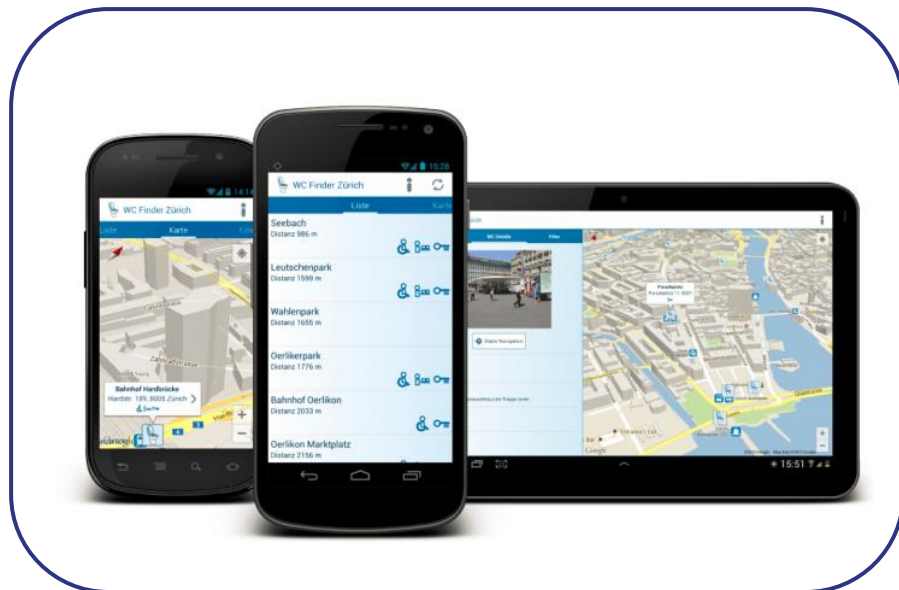

URL [link to application](#)

Quick facts

-  Company: Stadt Zürich
-  Sector: Government & Public sector
-  Product / service: Application
-  Type of data: Public
-  Origin: Switzerland

Benefits

-  This application is designed to help everyone locate the nearest public toilet quickly.

How Open Data is used

-  This mobile Android app was developed with Open Data sets on wheelchair-accessible and non-wheelchair-accessible toilets, as well as photos and geospatial information.

Other information