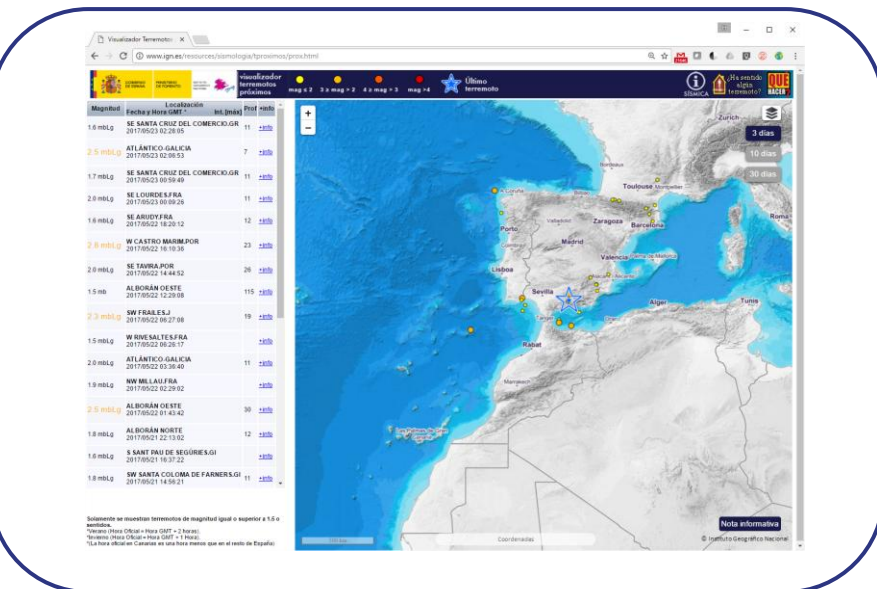

URL <http://www.ign.es/resources/sismologia/tproximos/prox.html>

Quick facts

- Company: National Geographic Institute (IGN)
- Sector: Government & Public Sector
- Product / service: Application
- Type of data: Earthquake location, magnitude and depth
- Origin: Spain

Benefits

- The near earthquake viewer shows the earthquakes occurred in the last 10 days in the area of the Iberian Peninsula, Balearic Islands and Canary Islands of magnitudes equal to or greater than 1,5, as well as sensed earthquakes.

How Open Data is used

- The viewer shows the result of the seismic analysis made by the IGN. This information is subject to change as a result of the continuous review of the seismic analysis.

Future plans