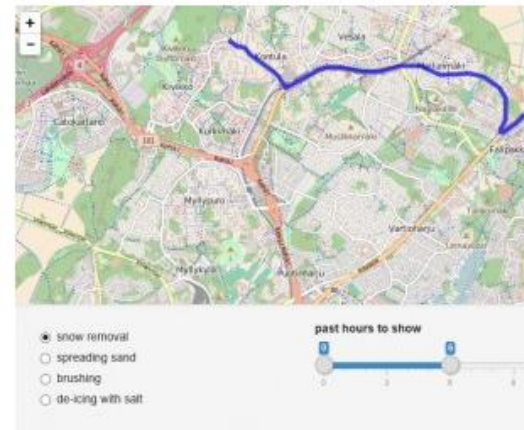

-  By visualizing real-time data on how and where snow ploughs are used in Helsinki. By specifying a time interval, different activities such as snow removal, spreading of sand, de-icing with salt, etc., are shown by using different colours.

How Open Data is used

-  An API is used that shows the locations, routes, and activities of snow ploughs that are operated by Helsinki's service provider Stara.

Snowplows of Helsinki

Other information

-  The API also includes a flag specifying "bicycle and pedestrian lanes".