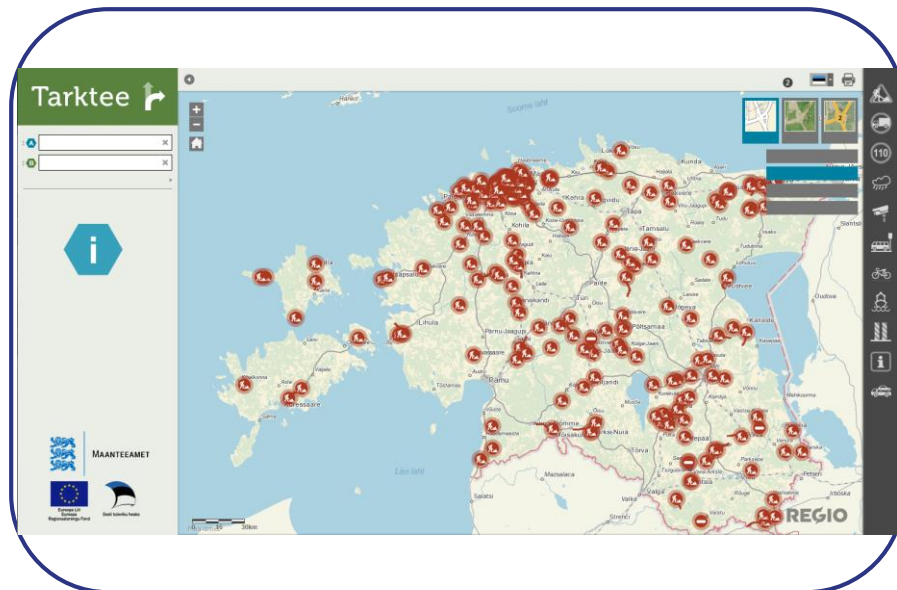

URL tarktee.mnt.ee

Quick facts

-  Company: Estonian Road Administration
-  Sector: Public
-  Product / service: Website
-  Type of data: Traffic and infrastructure
-  Origin: Estonia

Benefits

-  Provides travel advice for Estonia which takes into account the road, weather and (planned) work conditions.
-  Creating more efficient and contingent travel routes.

How Open Data is used

-  They map the Open Data on road conditions and use this information to adapt travel advice.
-  They also include Open Data on the nearest tow truck companies.

Other information

-  Also enables visitors to look at photos taken by the different road cameras.
-  Has a dedicated section providing information to foreign visitors on driving in Estonia.