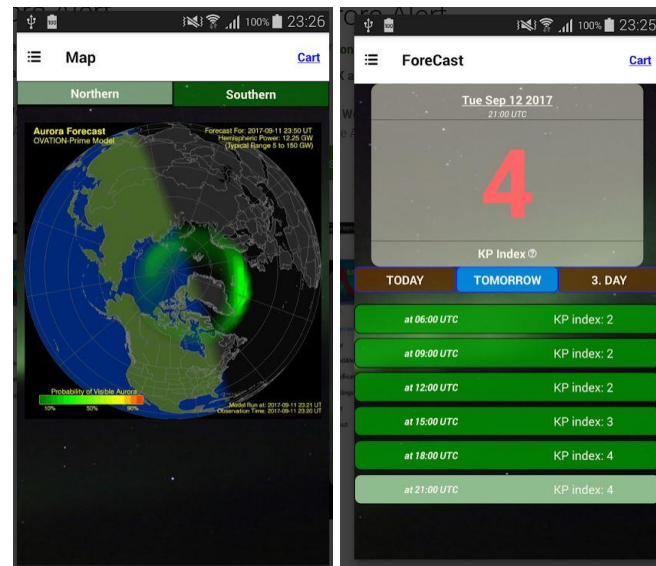

URL <https://play.google.com/store/apps/>

Quick facts

- Company: Iceland Aurora Alert
- Sector: Environment
- Product / service: Application
- Type of data: Open metrological data
- Origin: Iceland

Description

Iceland Aurora Alert is an application that allows the user to monitor and learn more about Northern Lights activities. Coloured areas on the orbit tell users the likelihood that Northern Lights can be detected on the sky. Users can set alerts if aurora activity is expected in a specific area and can share the alerts with others.

Benefits

- Iceland Aurora Alert combines metrological data to predict and track Northern Lights in real-time.
- The application promotes tourism and science around Northern Lights because it makes the topic accessible, tangible, and predictable for the public.

How open data is used

The application derives metrological data from multiple resources such as the Icelandic Meteorology Office and the National Oceanic and Atmospheric Administration. All data are integrated into a map and a separate table.