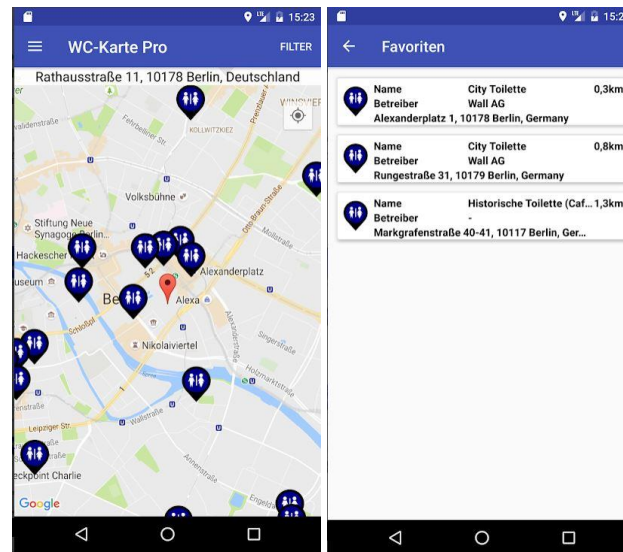

URL

<https://www.vvse.com/>

Quick facts

-  Company: Toilet Map
-  Sector: Health
-  Product / service: Application
-  Type of data: Open database for public toilets
-  Origin: Germany

Description

Users of Toilet Map can find the nearest public toilet to their location on a map. The application provides the users with routes on how to arrive to the public toilet of their choice, and users can tailor their search to various criteria such as wheelchair accessibility. In addition, toilets can be saved as a 'favourite' for future planning.

Benefits

-  Toilet Map enables people to find the nearest public toilet tailored to their needs (e.g. wheelchair accessibility).
-  The application provides additional information about public toilets such as their providers, name, and opening times.

How open data is used

Toilet Map uses an open database with more than 150,000 publicly accessible toilets worldwide, including data about their amenities.